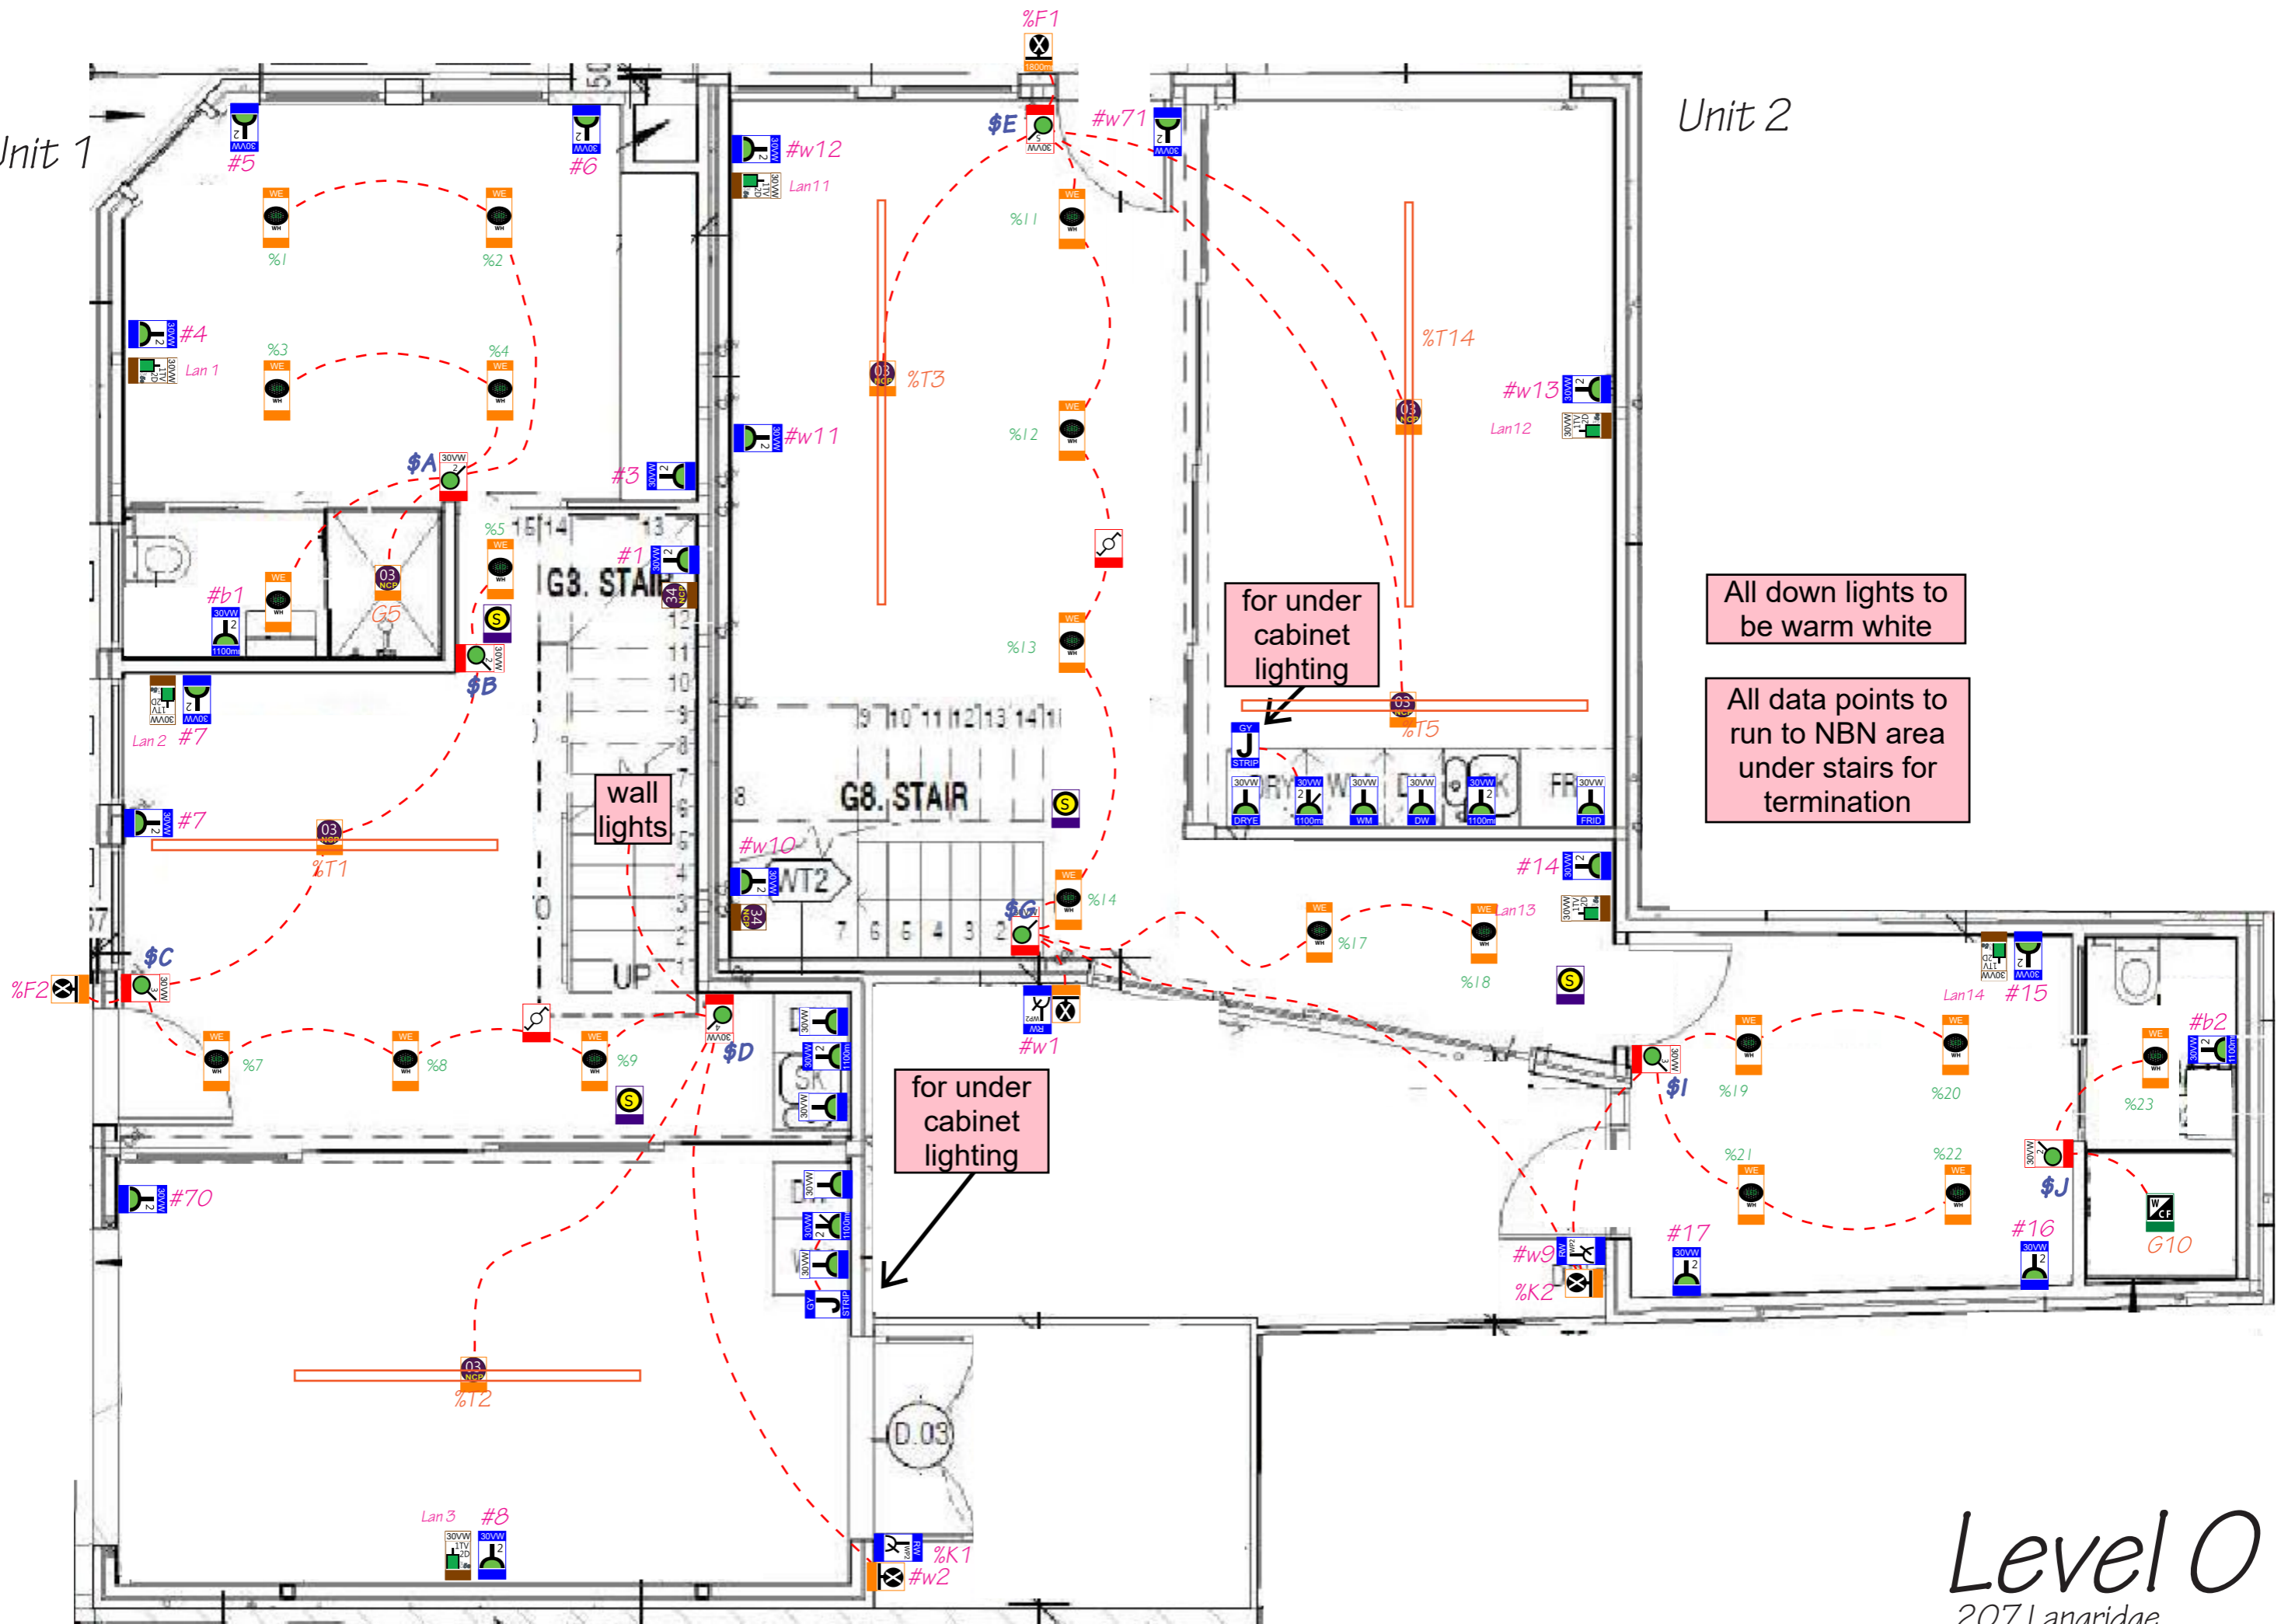

Unit 1

Unit 2

for under cabinet lighting

for under cabinet lighting

wall light

All down lights to be warm white

All data points to run to NBN area under stairs for termination

Level 2
207 Langridge

Unit 1

Unit 2

All down lights to be warm white

All data points to run to NBN area under stairs for termination

Level 1
207 Langridge

Unit 1

Unit 2

All down lights to be warm white

All data points to run to NBN area under stairs for termination

Level 0
207 Langridge