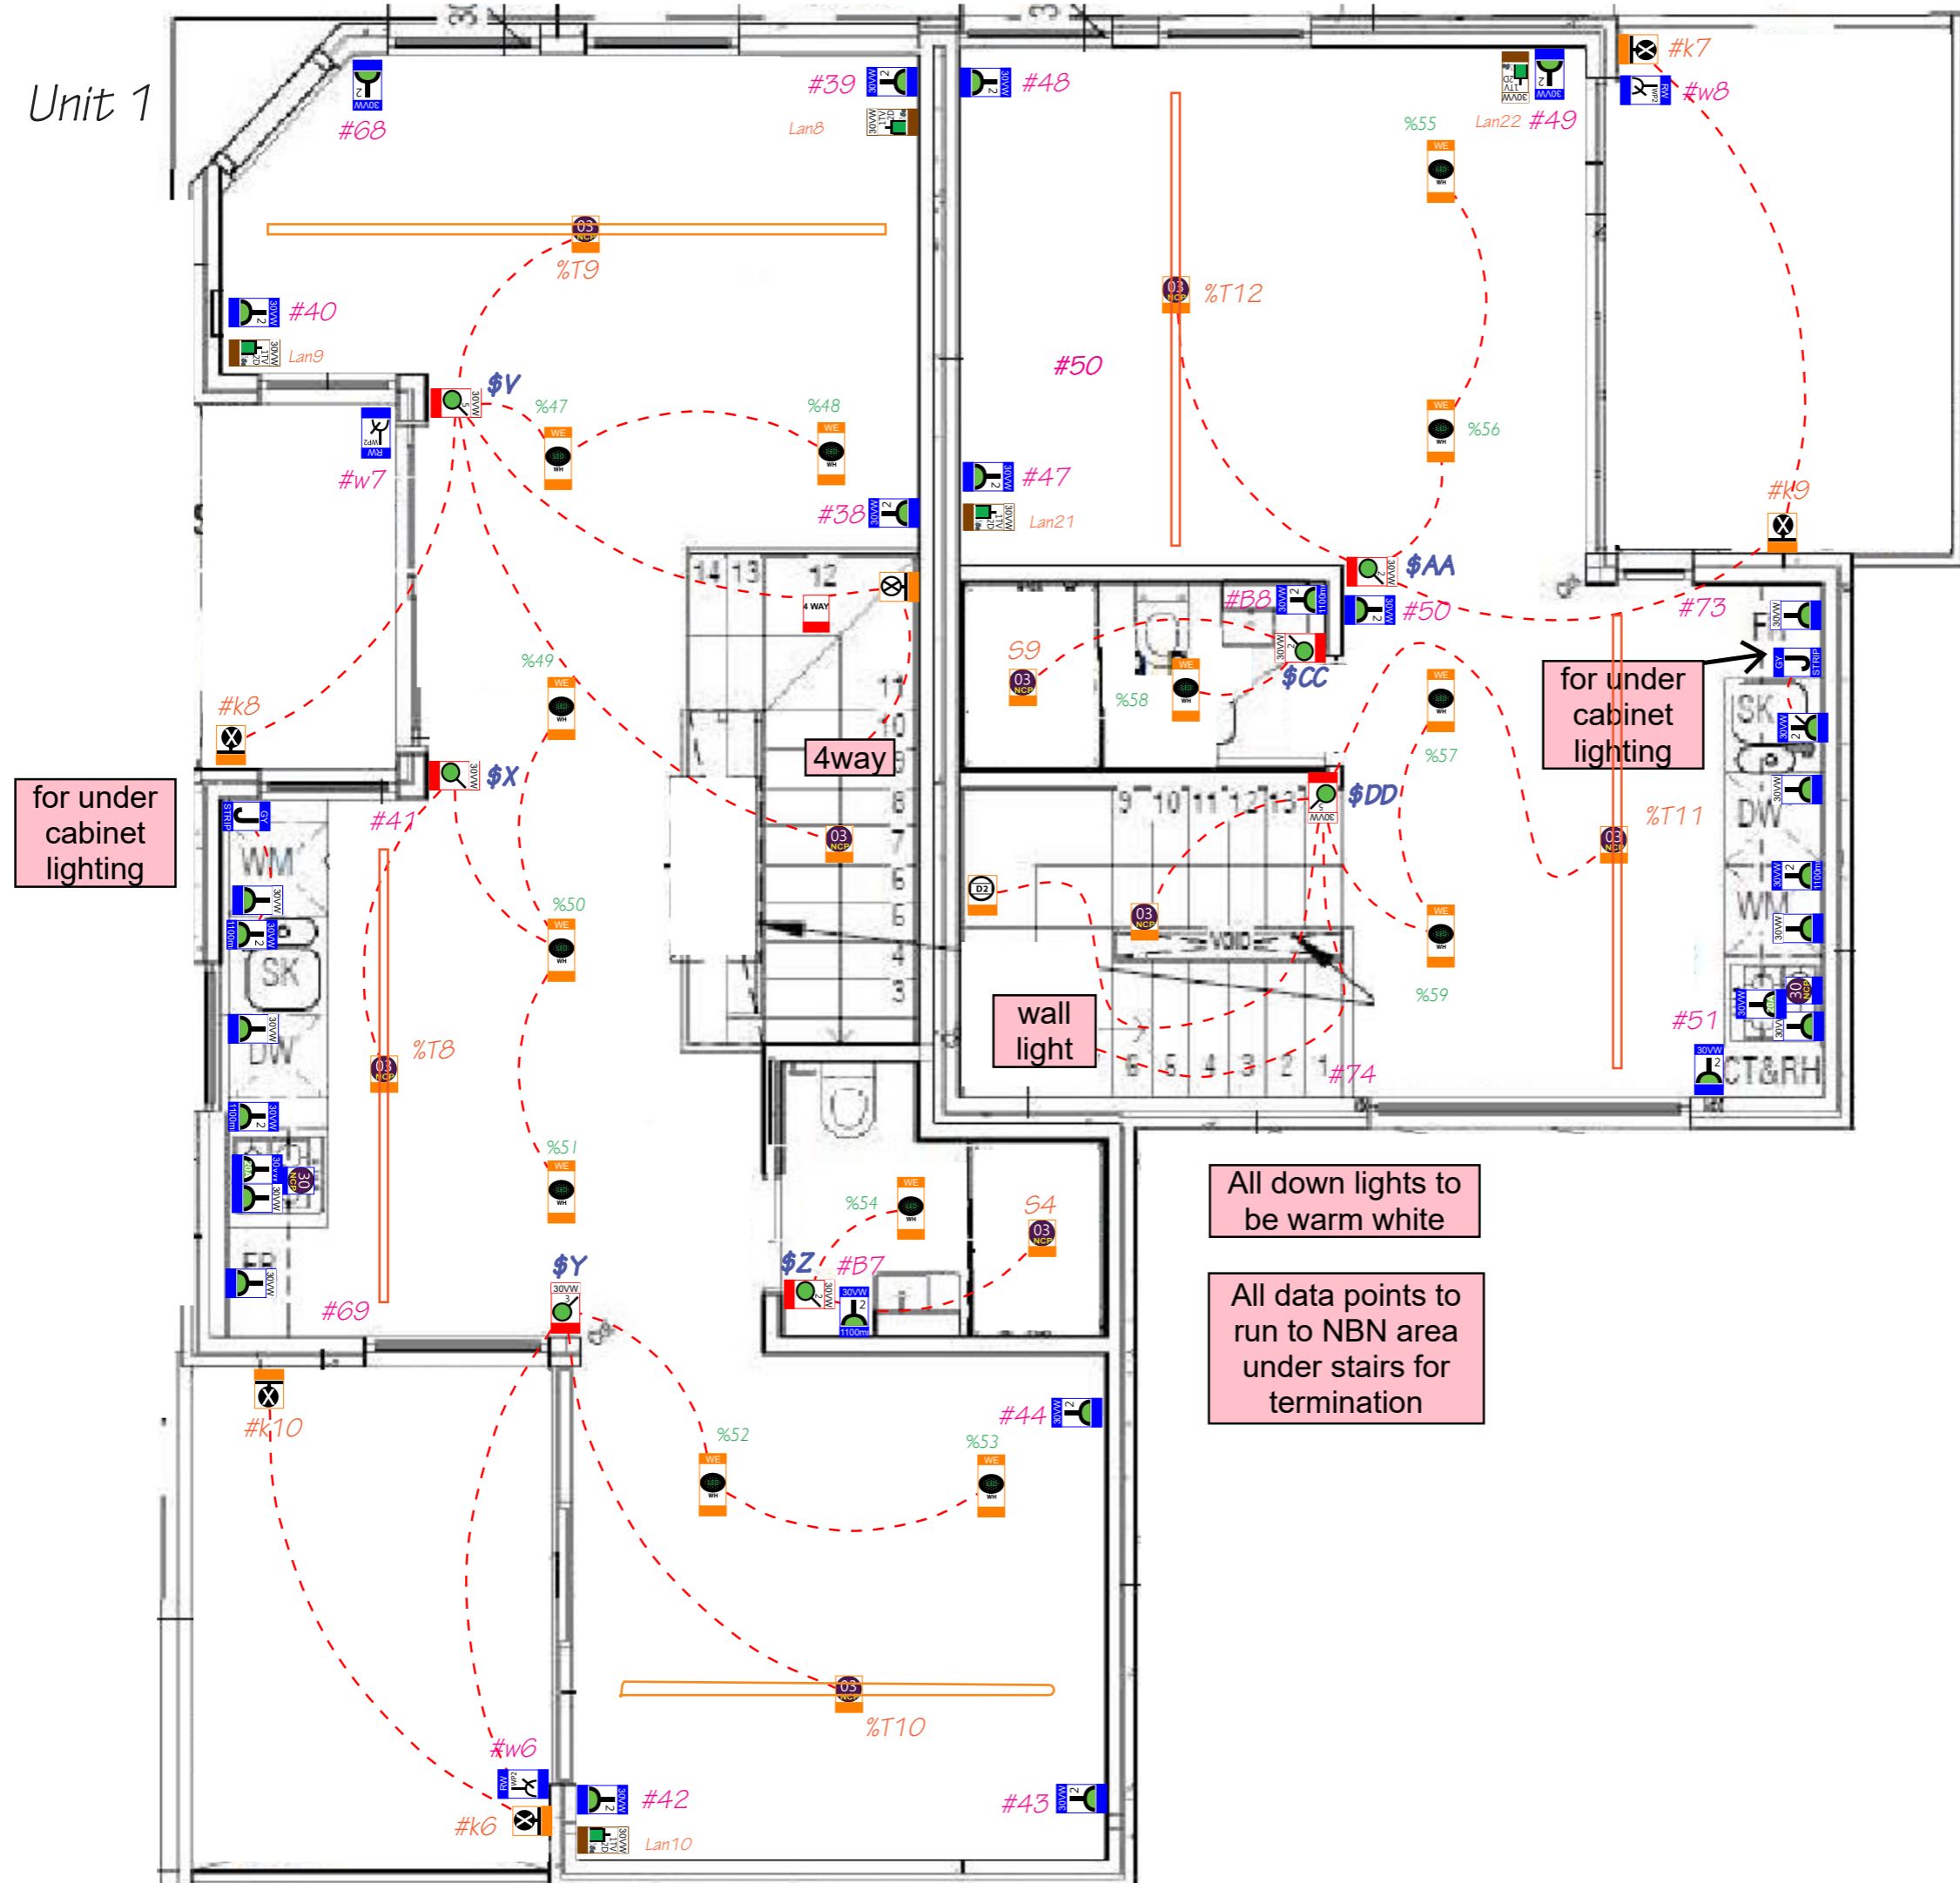

Unit 1

Unit 2

for under cabinet lighting

for under cabinet lighting

wall light

All down lights to be warm white

All data points to run to NBN area under stairs for termination

Level 2
207 Langridge

Unit 1

Unit 2

All down lights to be warm white

All data points to run to NBN area under stairs for termination

Level 1
207 Langridge

Unit 1

Unit 2

All down lights to be warm white

All data points to run to NBN area under stairs for termination

Level 0
207 Langridge