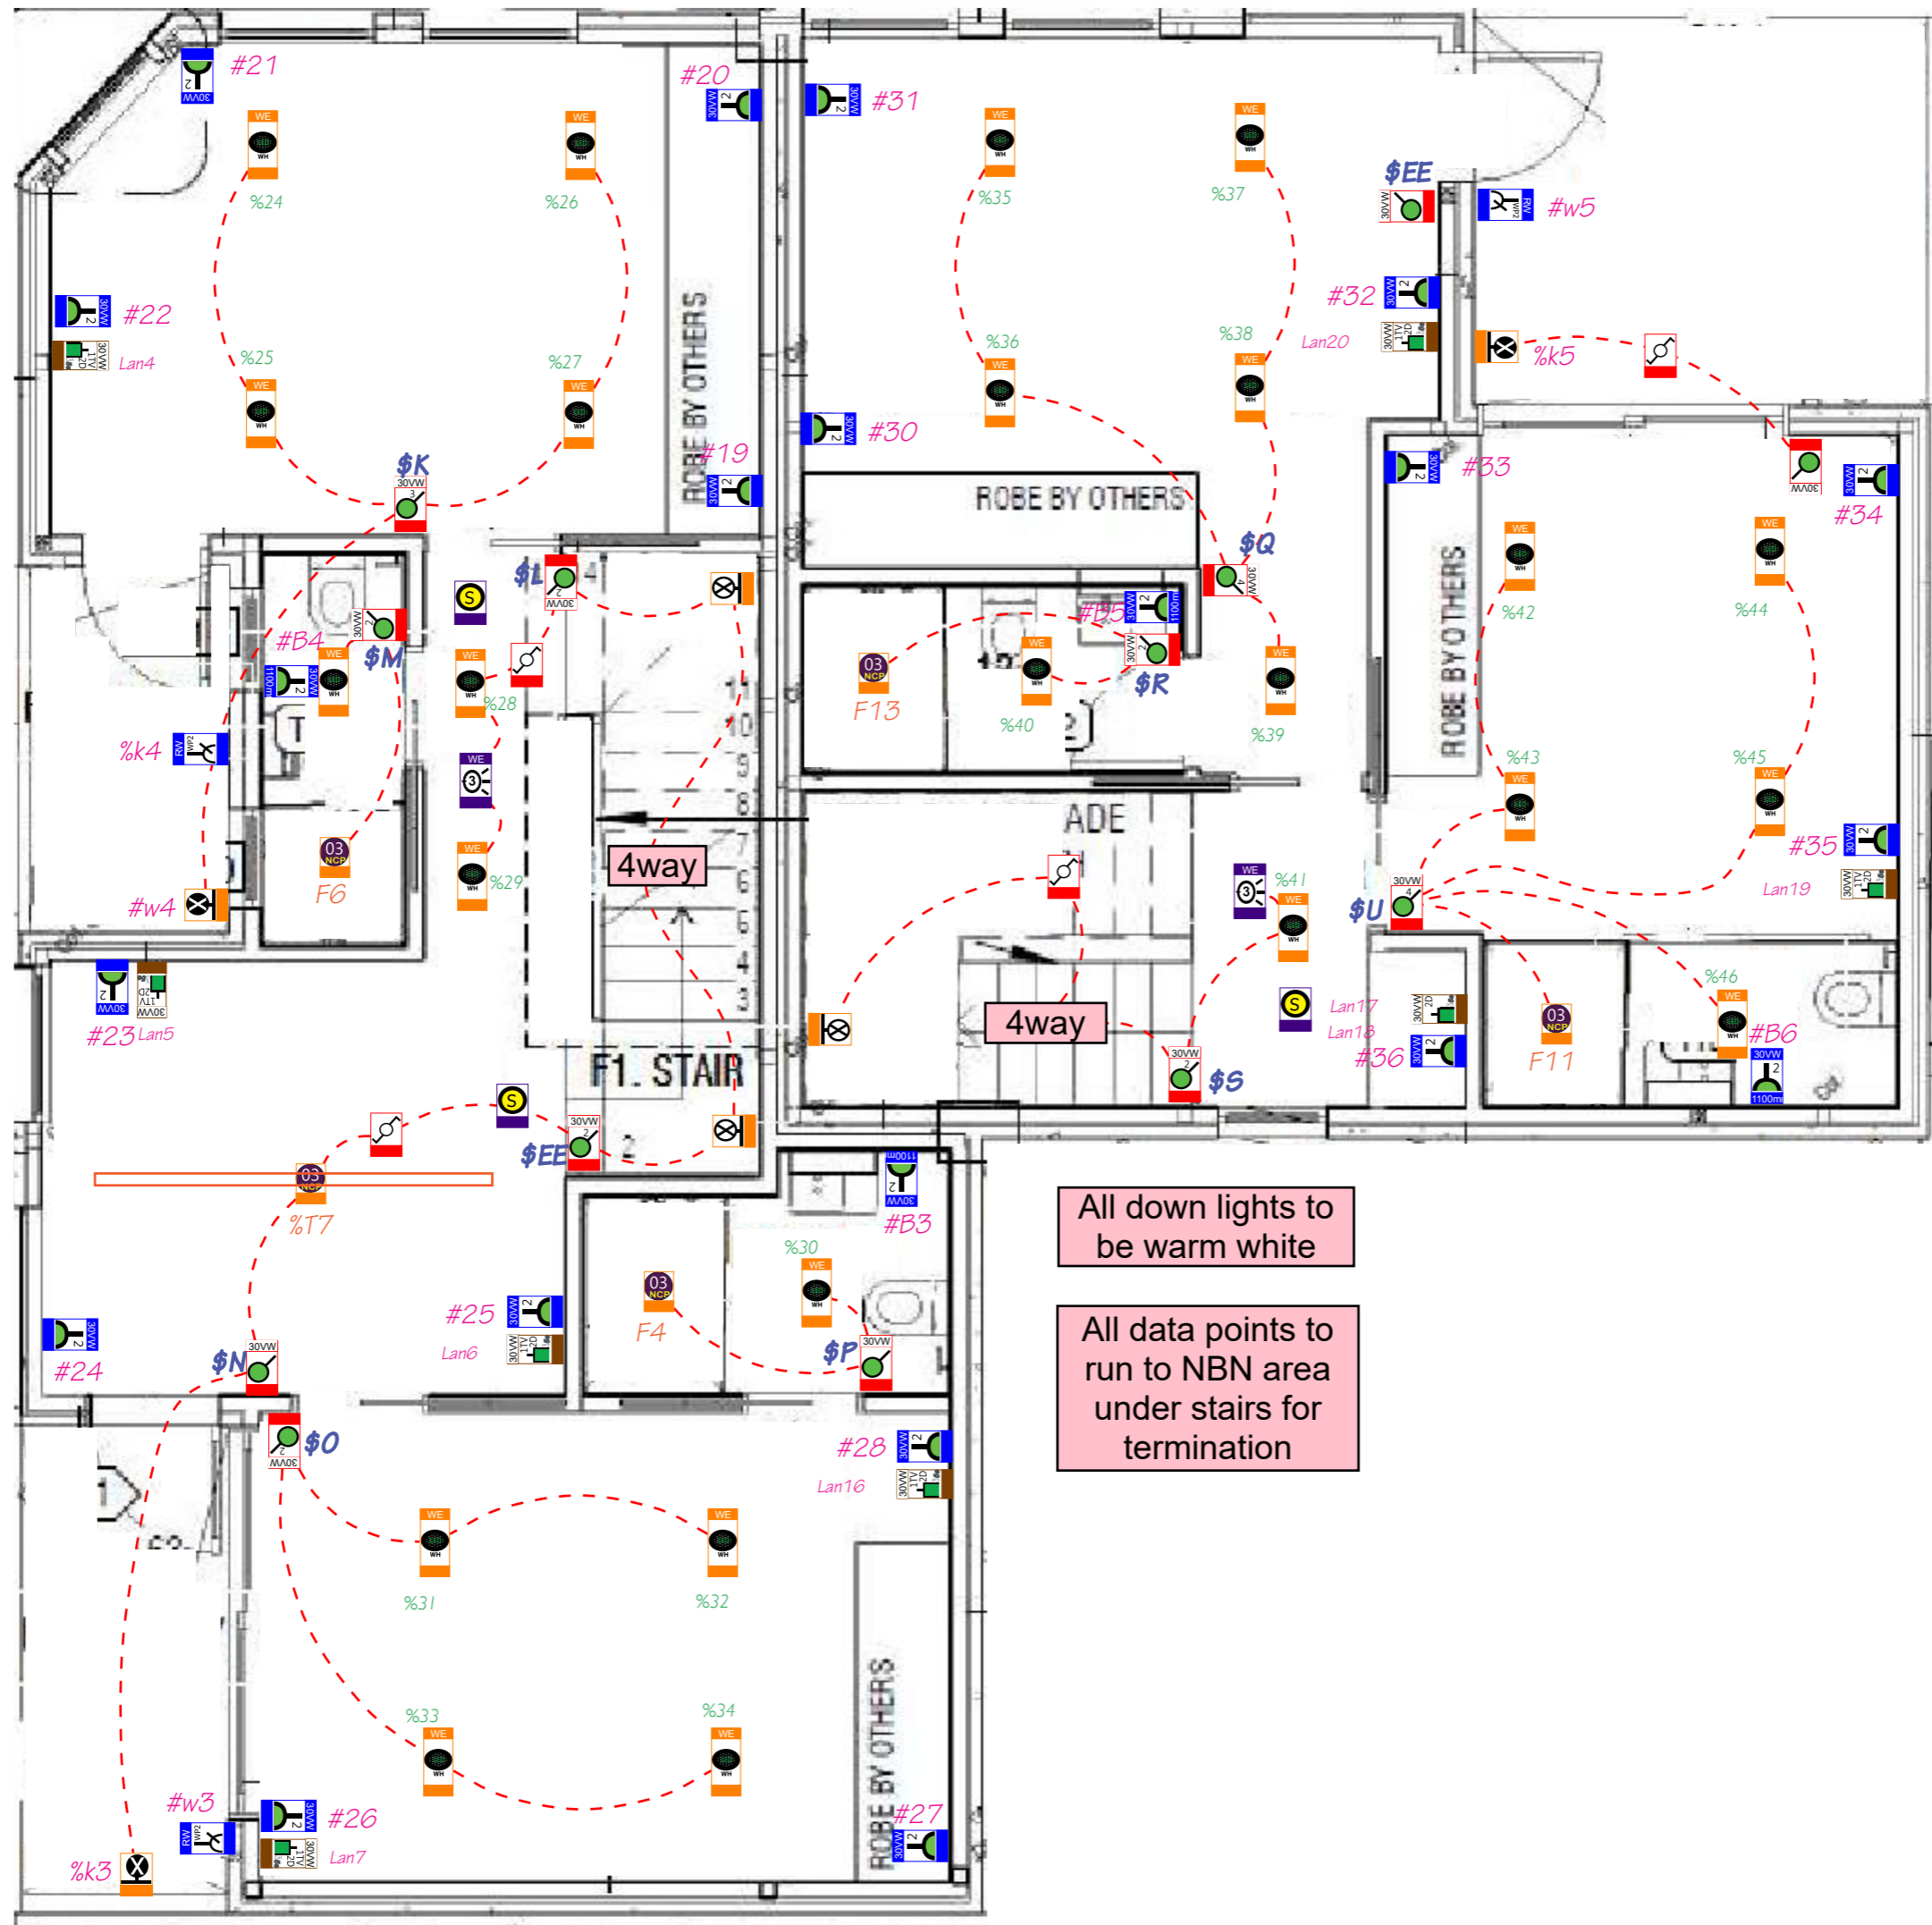

Unit 1

Unit 2

for under cabinet lighting

for under cabinet lighting

wall light

All down lights to be warm white

All data points to run to NBN area under stairs for termination

Level 2
207 Langridge

Unit 1

Unit 2

All down lights to be warm white

All data points to run to NBN area under stairs for termination

Level 1
207 Langridge

Unit 1

Unit 2

All down lights to be warm white

All data points to run to NBN area under stairs for termination

Level 0
207 Langridge