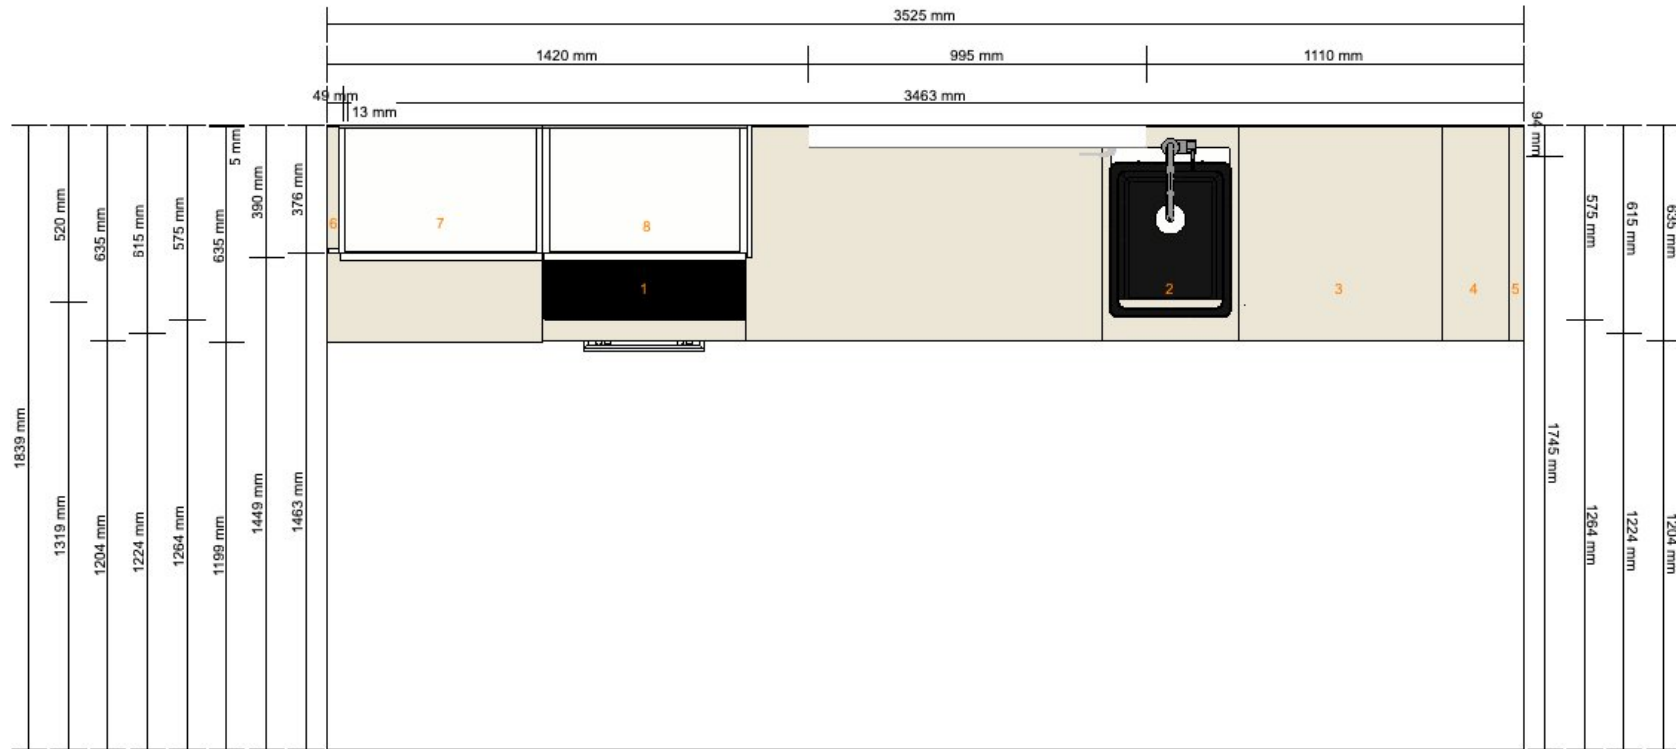

Project name  
 Solve Tan K1  
 Project number  
 To receive a design ID number, please save your design.

Included in the total price  
 Appliances \$1,846

---

**Total Price:**  
**\$4,418**

**Important**  
 IKEA cannot accept any liability for the accuracy of measurements or furniture layout. Prices in this program are for products you collect from IKEA, take home and assemble yourself. All requested delivery, assembly and installation services are charged separately and not included in the price. Although we do try to ensure that the information in this program is correct, we apologise for any product alterations that may occur.

**NOTES**

Is this wall-to-wall?

Door finish.

KASKER would need to be in two pieces due to length (greater than 3m)

Support required where unsupported areas exceed 30cm -- Over Fridges

Tap will be installed further to the right hand side of the sink