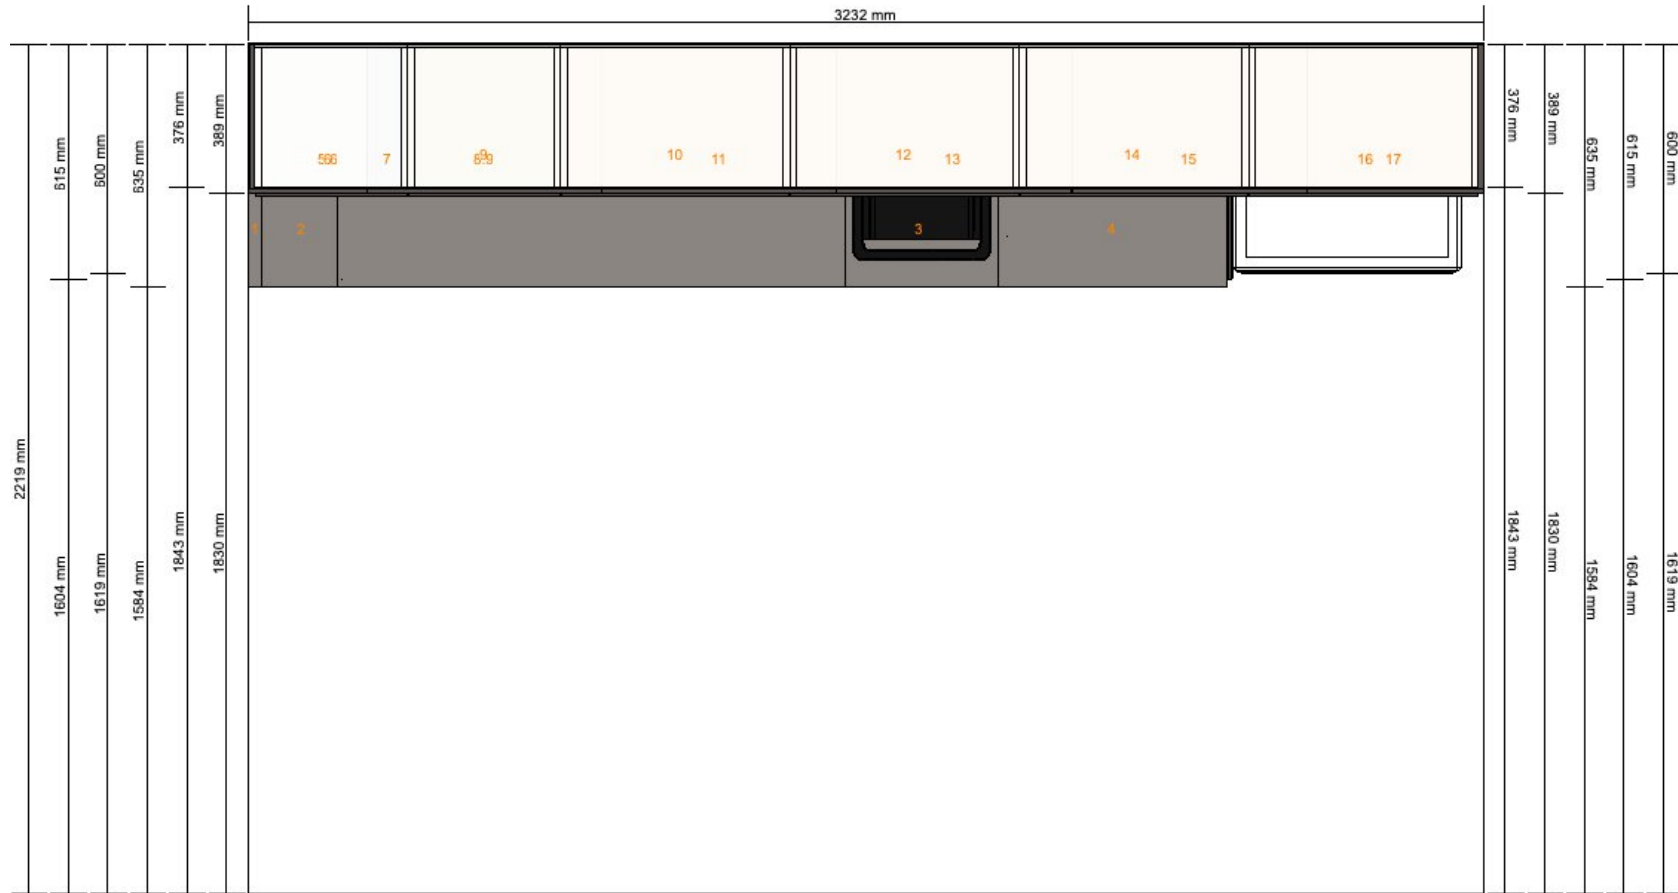

Project name
Steven Tan L2
Project number
To receive a design ID number, please save your design.

Included in the total price
Appliances \$699
Total Price:
\$4,163

Important
IKEA cannot accept any liability for the accuracy of measurements or furniture layout. Prices in this program are for products you collect from IKEA, take home and assemble yourself. All requested delivery, assembly and installation services are charged separately and not included in the price. Although we do try to ensure that the information in this program is correct, we apologise for any product alterations that may occur.