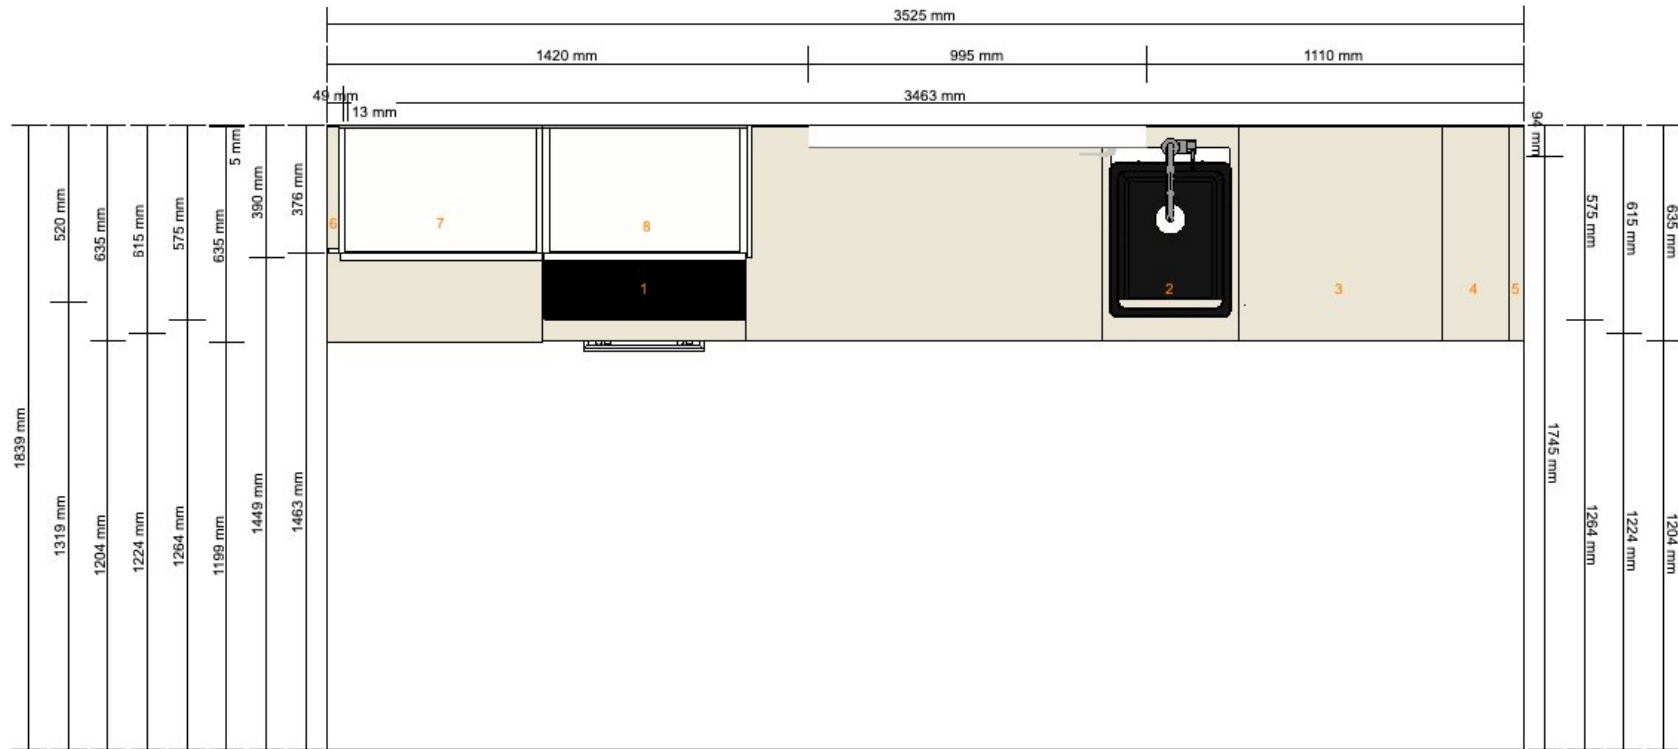

Project name  
Solve Tan KJ  
Project number  
To receive a design ID number, please save your design.

Included in the total price  
Appliances \$1,846  
**Total Price:**  
**\$4,418**

**Important**  
IKEA cannot accept any liability for the accuracy of measurements or furniture layout. Prices in this program are for products you collect from IKEA, take home and assemble yourself. All requested delivery, assembly and installation services are charged separately and not included in the price. Although we do try to ensure that the information in this program is correct, we apologise for any product alterations that may occur.

**NOTES**

Is this wall-to-wall?

Door finish.

KASKER would need to be in two pieces due to length (greater than 3m)

Support required where unsupported areas exceed 30cm -- Over Fridges

Tap will be installed further to the right hand side of the sink